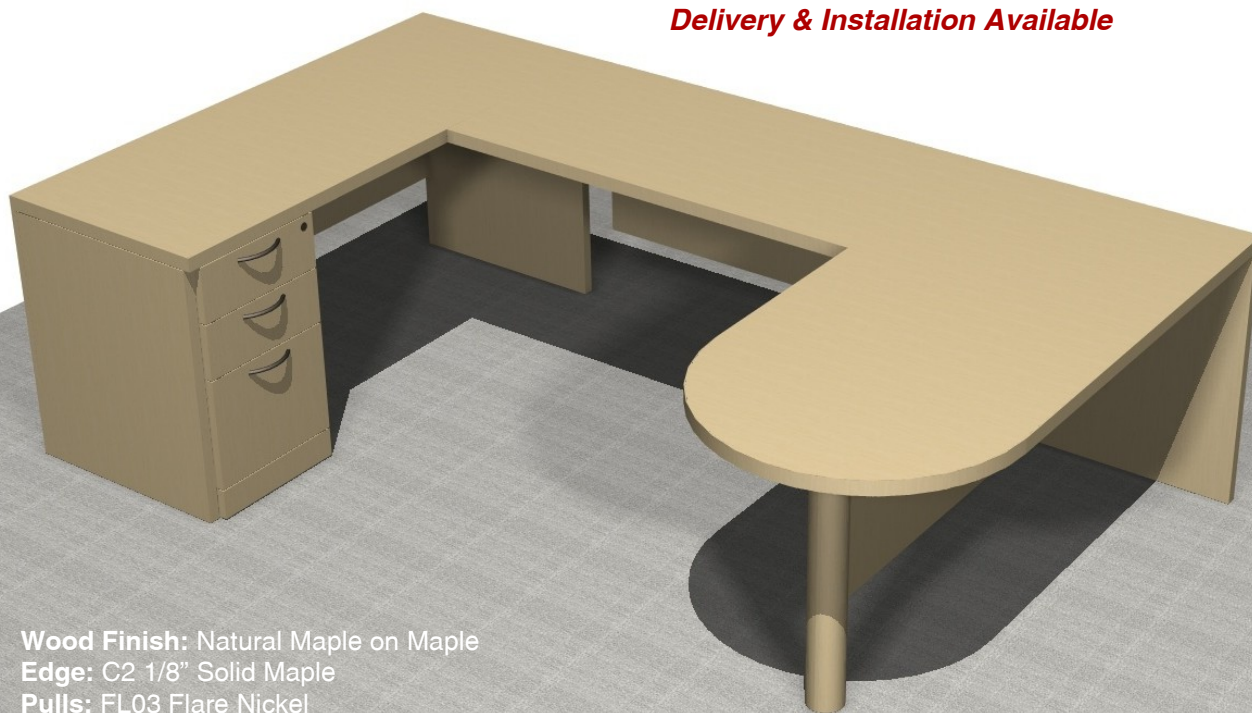

375 Series Suite

51110
corporation

PRICE: \$ 2,000

Delivery & Installation Available

Wood Finish: Natural Maple on Maple

Edge: C2 1/8" Solid Maple

Pulls: FL03 Flare Nickel

Lateral File Not Included