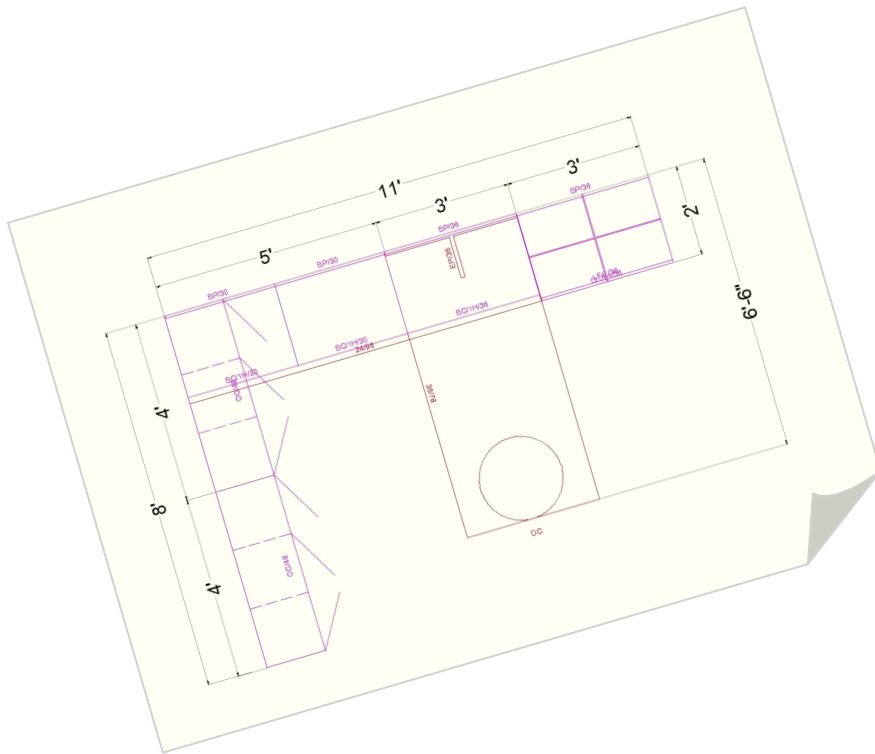

Elective Elements 6

Steelecase

PRICE: \$ 4,500

Delivery & Installation Available

Wood Finish: 3672 Dark Walnut
Paint: 4799 Platinum
Edge: 1-1/4" Waterfall
Pulls: Deco