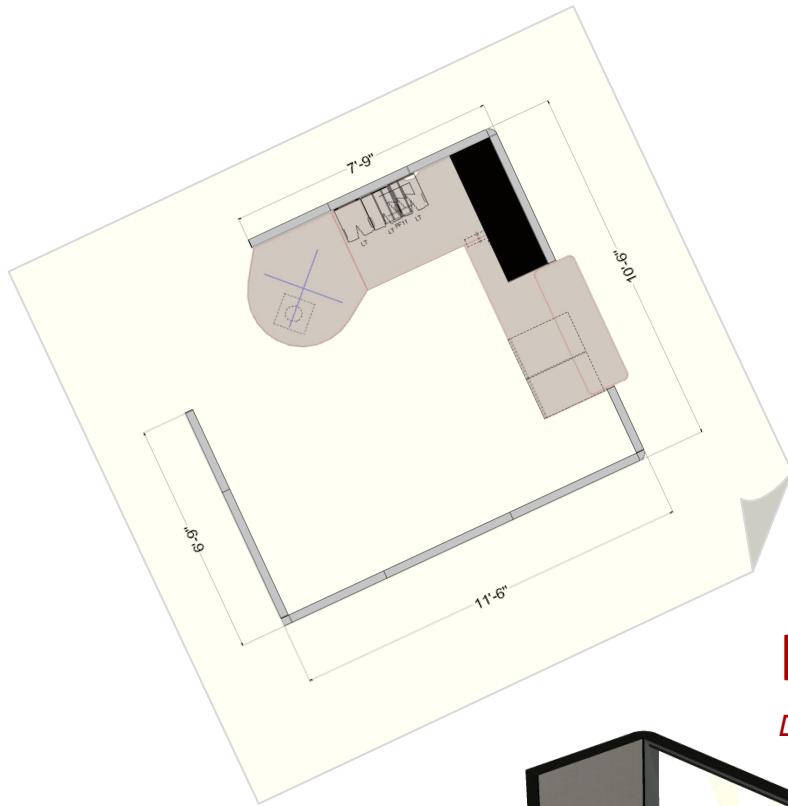

# Montage Steelcase

**PRICE: \$ 1,675**

*Delivery & Installation Available*

Laminate: 2759 Warm White

Edge: 6659 Light Grey

Paint: 0835 Black

Glass: 6500 Clear

Slatwall: 0835 Black