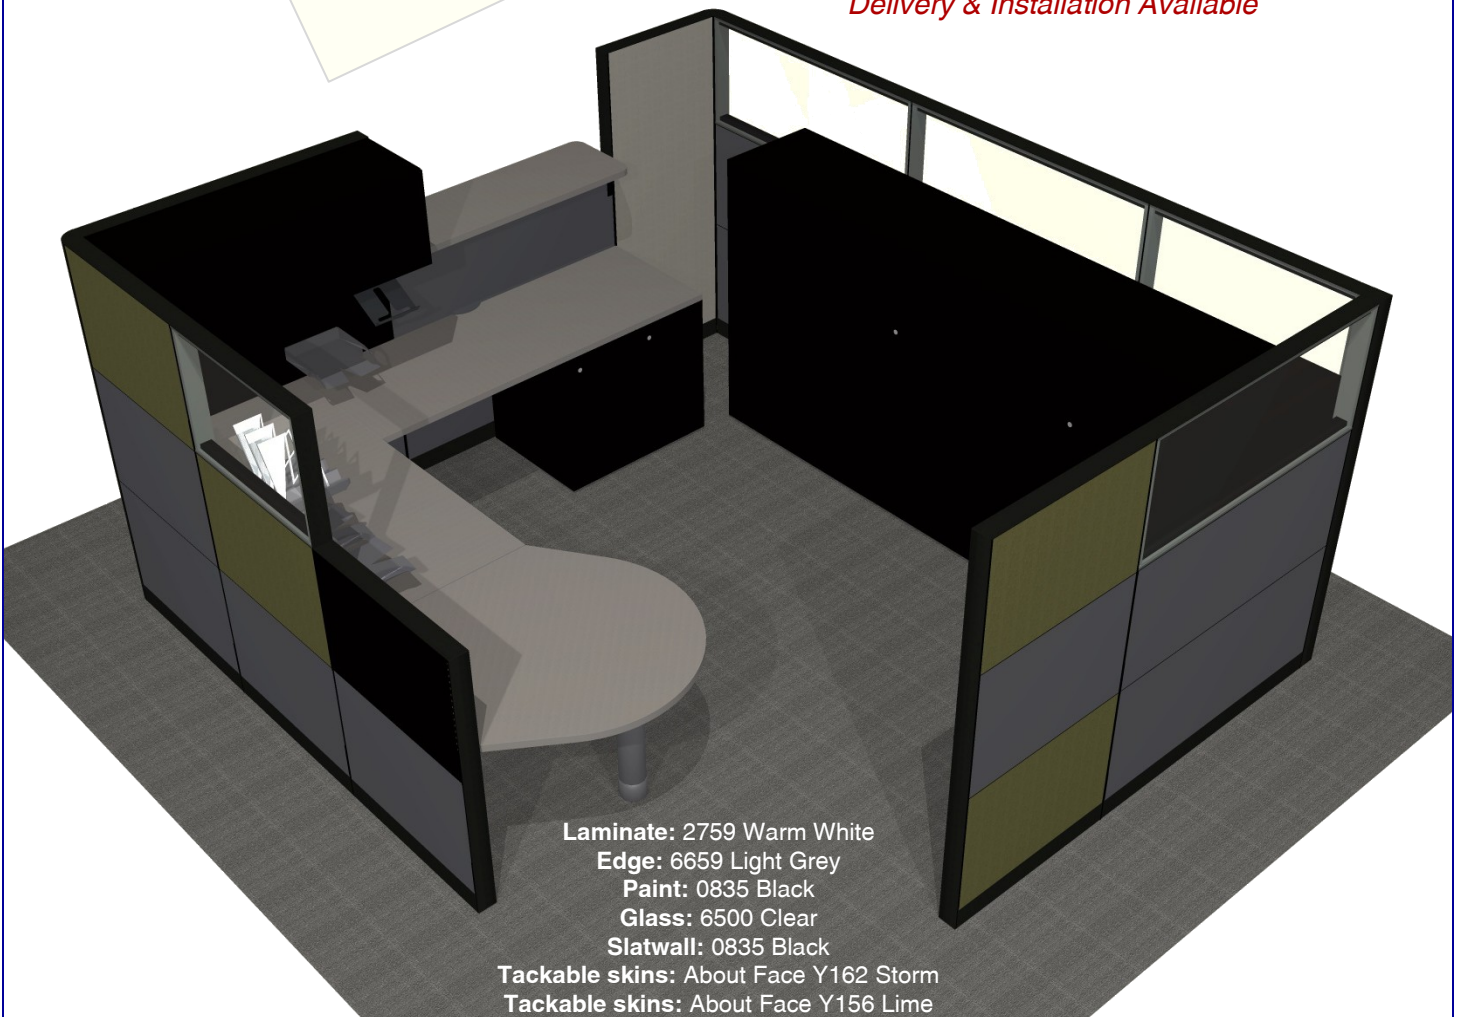

# Montage Steelcase

**PRICE: \$ 1,675**

*Delivery & Installation Available*

Laminate: 2759 Warm White

Edge: 6659 Light Grey

Paint: 0835 Black

Glass: 6500 Clear

Slatwall: 0835 Black